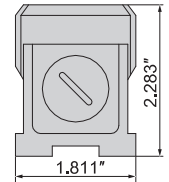

## BUILT-IN BLUETOOTH BLOCK LEVEL

COLOR DISPLAY  
LARGE CHARACTERS WITH BACKLIGHT

BUILT-IN  
BLUETOOTH

4953-200

- Button function: on/off, data hold, reading flips over, unit conversion ( $^{\circ}$ , mm/m)
- Analog bubbles can show tilt trends in X-axis and Y-axis
- Built-in Bluetooth, transmission distance is 33ft (under the condition of no obstruction and no electromagnetic interference)
- Android and iPhone APP are included
- Powered by 3xAAA batteries
- Automatic power off

Part no.	Range	Resolution	Accuracy	Repeatability	Response time	Weight
4953-200	$\pm 0.5\text{mm/m}$ ( $\pm 0.028^{\circ}$ )	0.01mm/m (0.001 $^{\circ}$ )	$\pm(1+A \times 2\%) \Delta^*$	0.01mm/m	< 3s	3.2lb

\*A is the measured value,  $\Delta$  is the resolution