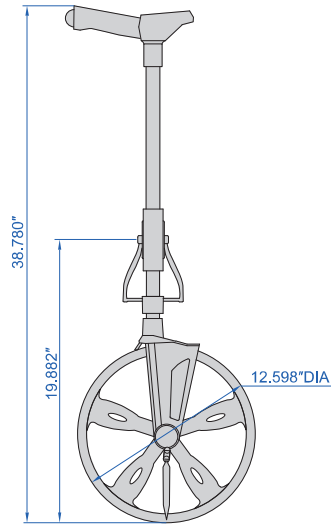

## DIGITAL MEASURING WHEEL

BACKLIGHT

7171-D1

- Button function: on/off, ft/m, HOLD, reset, stake out, memory
- Nylon+glass fiber plastic frame, wear-resistant TPU tire
- Can store 99 groups of measurement data
- Three AAA batteries

backpack (included)

Part No.	Range	Resolution	Accuracy
7171-D1	0-9999.99ft/0-9999.99m	0.01ft/0.01m	±0.3%L (L is the measured length)
	10000.0-99999.9ft/10000.0-99999.9m	0.1ft/0.1m	
	100000-999999ft/100000-999999m	1ft/1m	